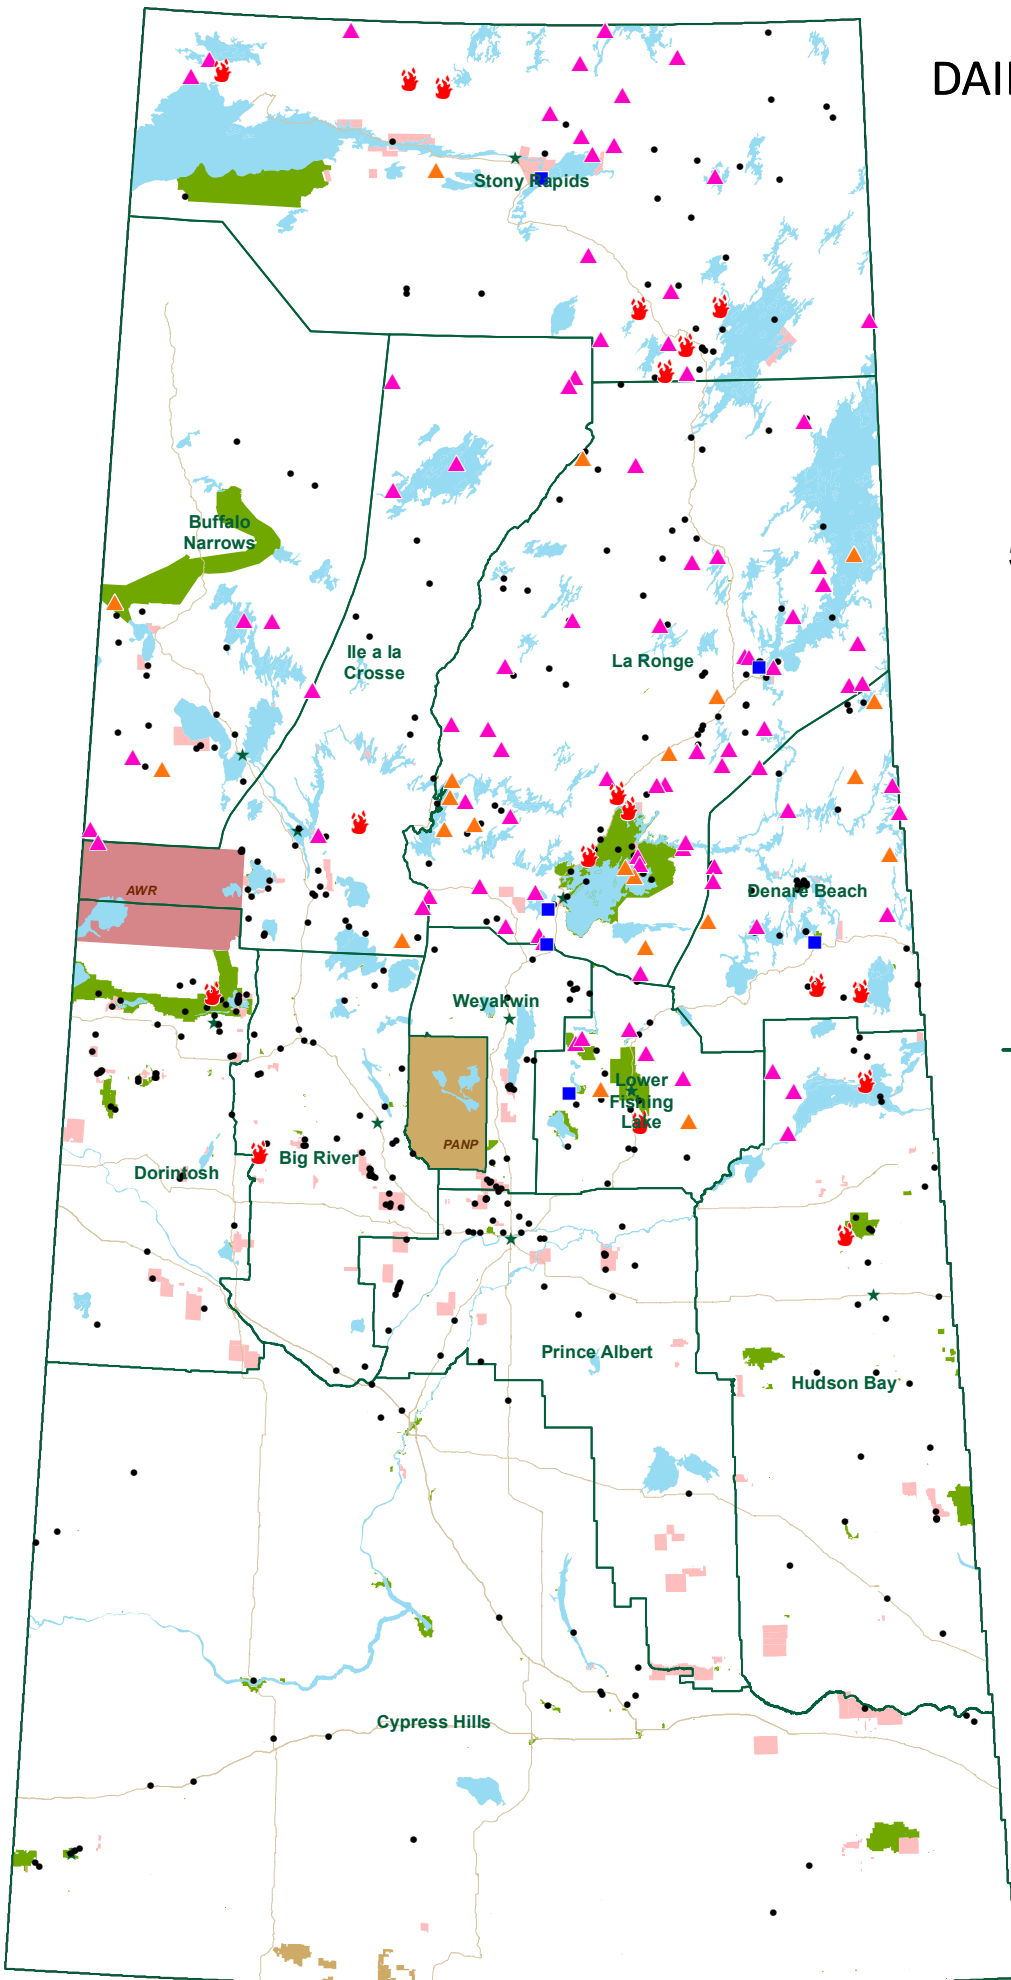

DAILY WILDFIRE SITUATION MAP

05 Aug 2021

131 active wildfires
526 wildfires to date

Legend

-  Not Contained
-  Ongoing Assessment
-  Protecting Values
-  Contained
-  Out

-  Communities
-  Highways
-  Waterbodies
-  First Nation Reserves
-  Provincial Park
-  National Park
-  Air Weapons Range
-  Protection Area

Saskatchewan Public Safety Agency
GIS Services

Information as depicted is subject to change, therefore the Government of Saskatchewan assumes no responsibility for discrepancies at time of use.