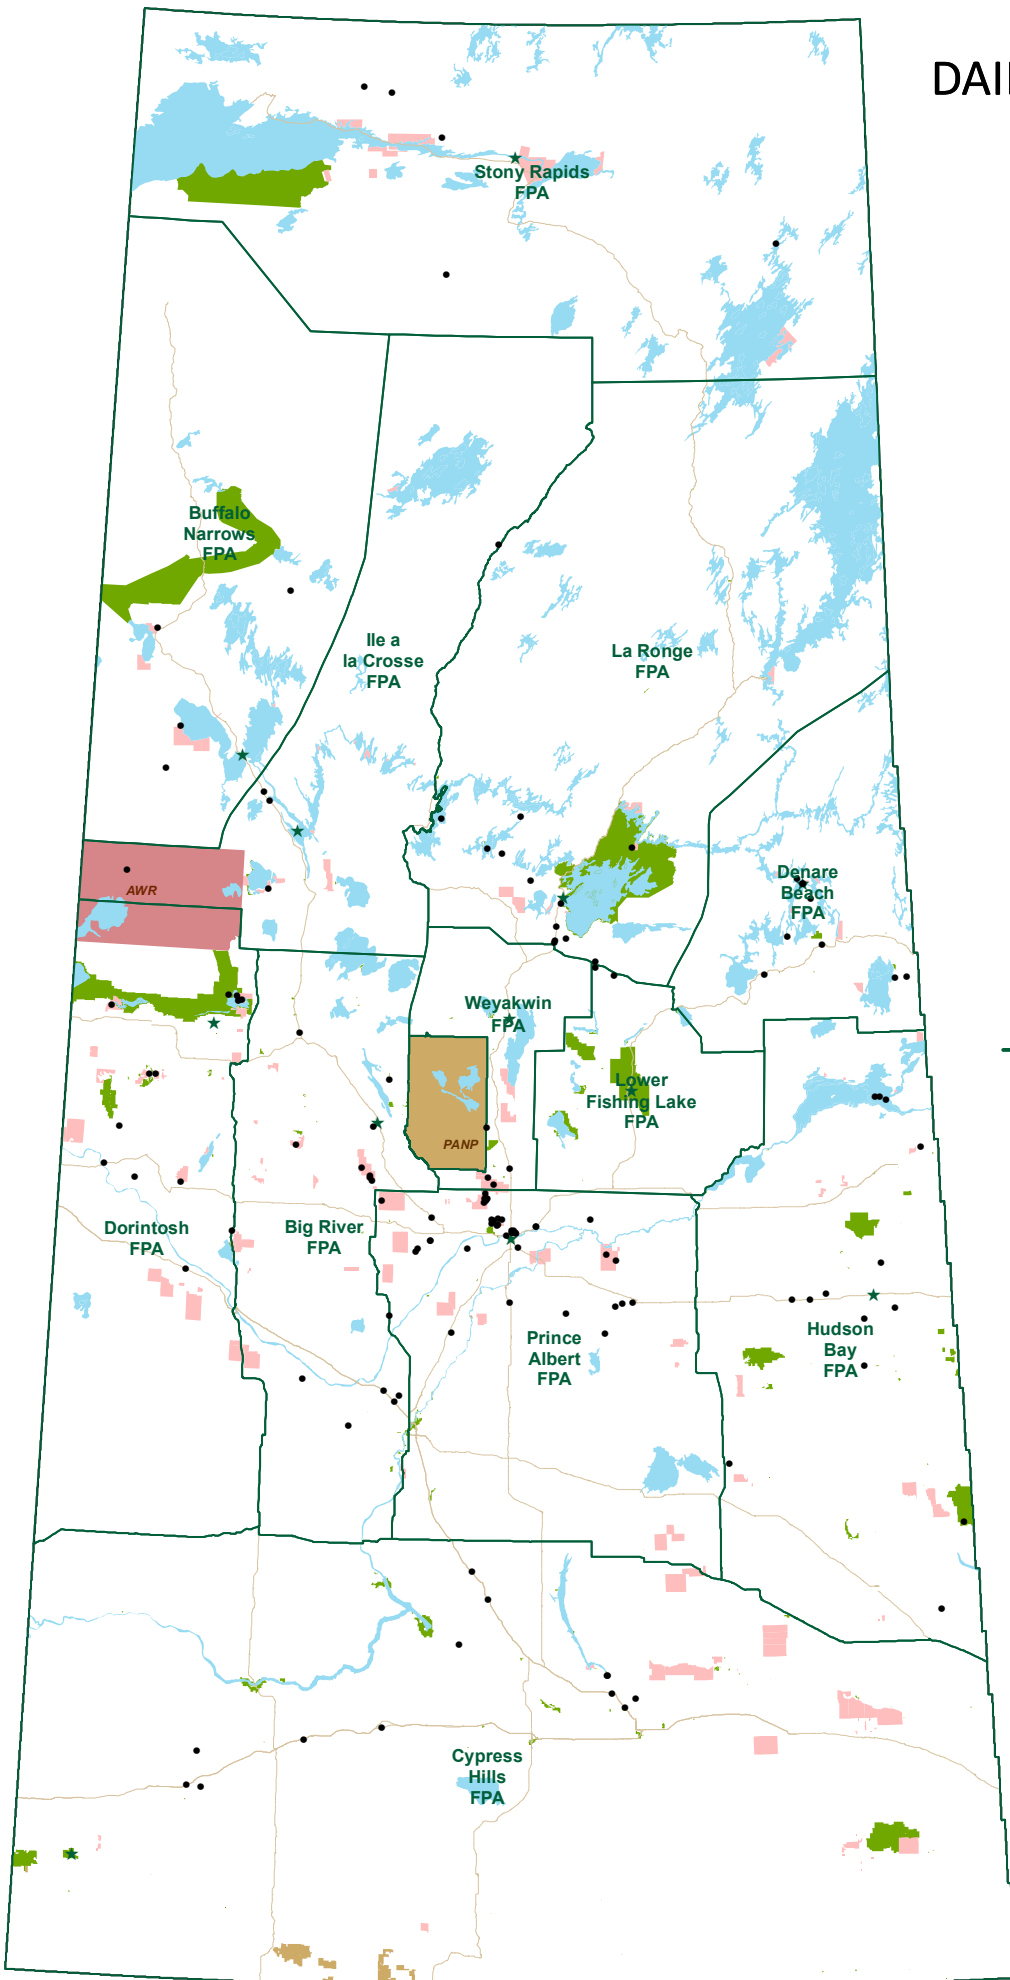

# DAILY WILDFIRE SITUATION MAP

30 Sep 2020

0 active wildfires  
141 wildfires to date

## Legend

-  Not Contained
-  Ongoing Assessment
-  Protecting Values
-  Contained
-  Out

-  Communities
-  Highways
-  Waterbodies
-  First Nation Reserves
-  Provincial Park
-  National Park
-  Air Weapons Range
-  Forest Protection Areas