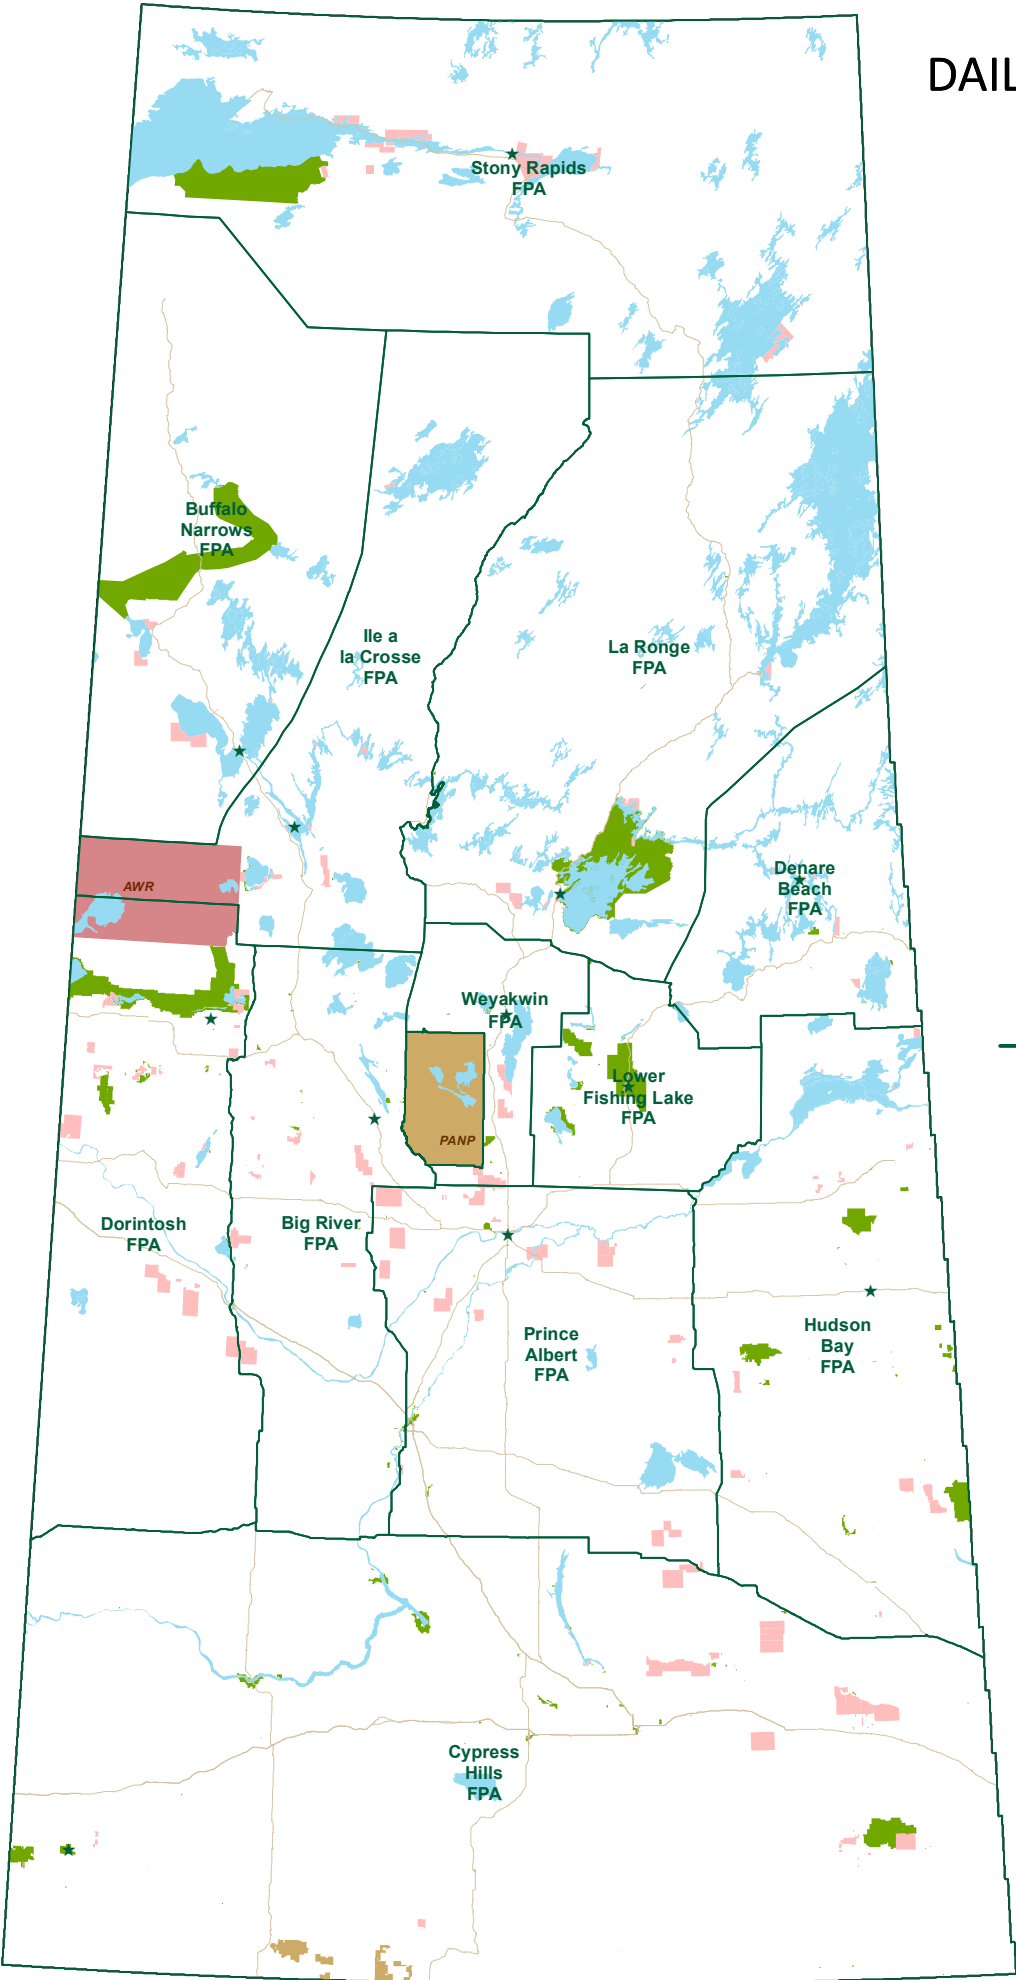

# DAILY WILDFIRE SITUATION MAP

22 Feb 2019

0 active wildfires  
0 wildfires to date

## Legend

-  Not Contained
-  Ongoing Assessment
-  Protecting Values
-  Contained
-  Out

-  Communities
-  Highways
-  Waterbodies
-  First Nation Reserves
-  Provincial Park
-  National Park
-  Air Weapons Range
-  Forest Protection Areas