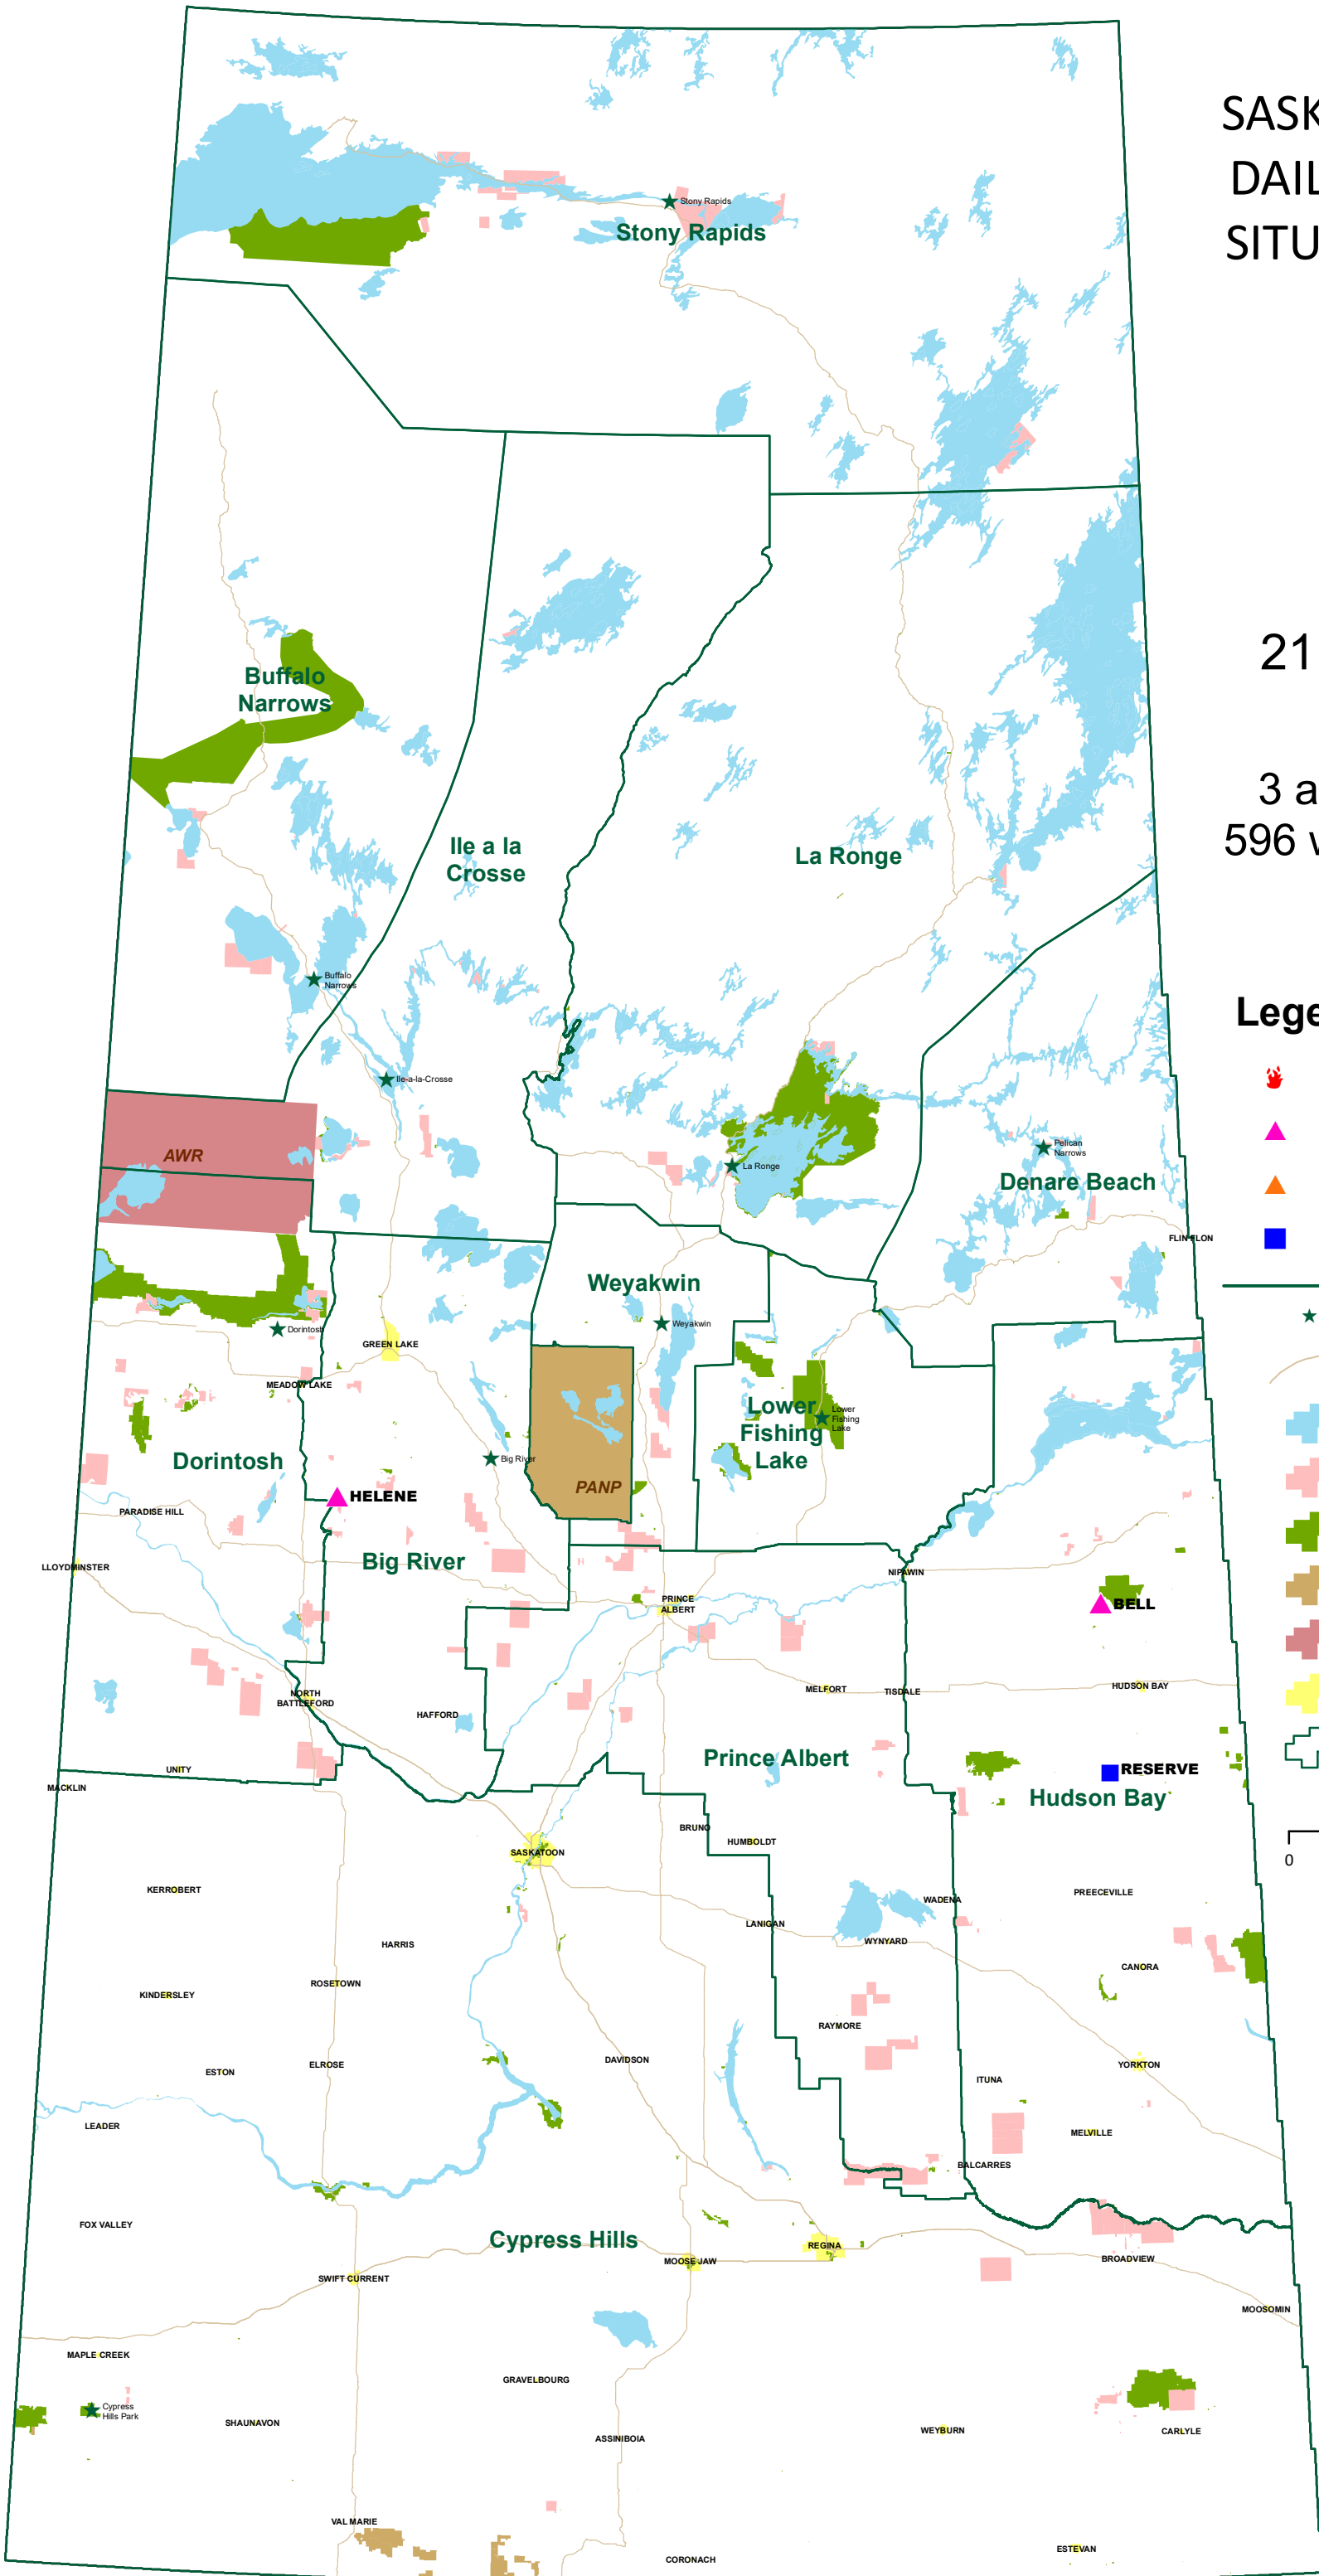

SASKATCHEWAN DAILY WILDFIRE SITUATION MAP

21 Sep 2021

3 active wildfires
596 wildfires to date

Legend

-  Not Contained
 -  Ongoing Assessment
 -  Protecting Values
 -  Contained
-
-  Communities
 -  Highways
 -  Waterbodies
 -  First Nation Reserves
 -  Provincial Park
 -  National Park
 -  Air Weapons Range
 -  Urban Municipality
 -  Protection Area

Saskatchewan Public Safety Agency
GIS Services

Information as depicted is subject to change, therefore the Government of Saskatchewan assumes no responsibility for discrepancies at time of use.