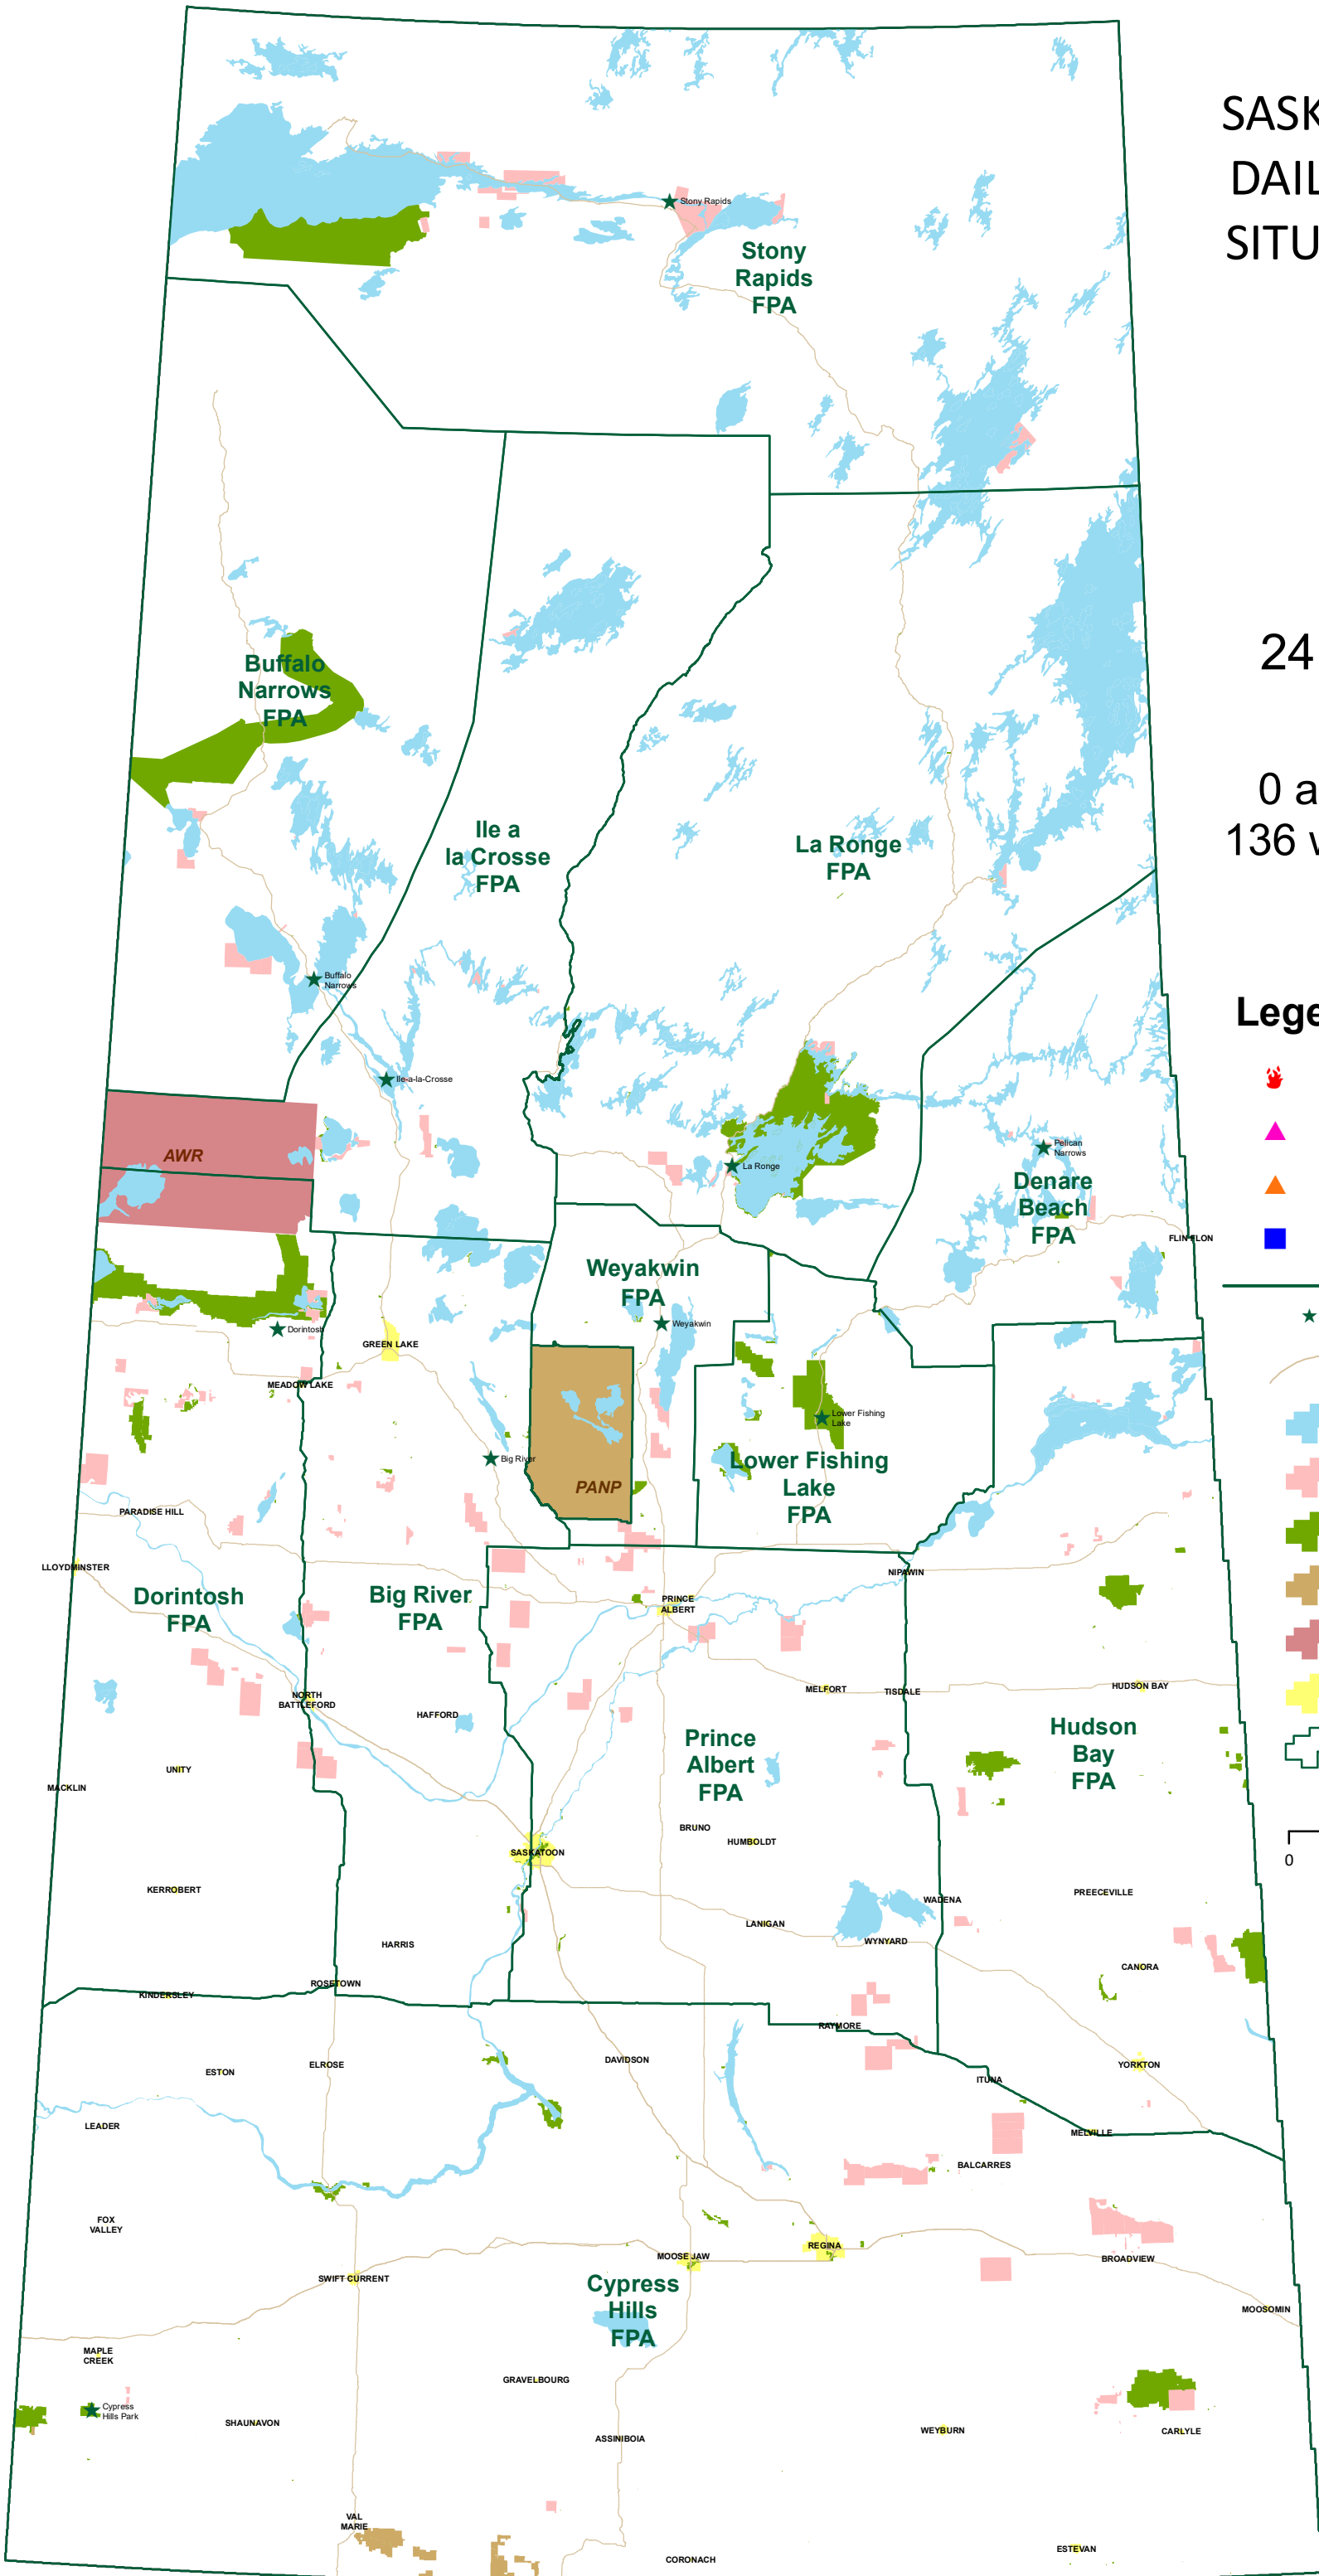

# SASKATCHEWAN DAILY WILDFIRE SITUATION MAP

24 Sep 2020

0 active wildfires  
136 wildfires to date

## Legend

-  Not Contained
  -  Ongoing Assessment
  -  Protecting Values
  -  Contained
- 
-  Communities
  -  Highways
  -  Waterbodies
  -  First Nation Reserves
  -  Provincial Park
  -  National Park
  -  Air Weapons Range
  -  Urban Municipality
  -  Forest Protection Areas