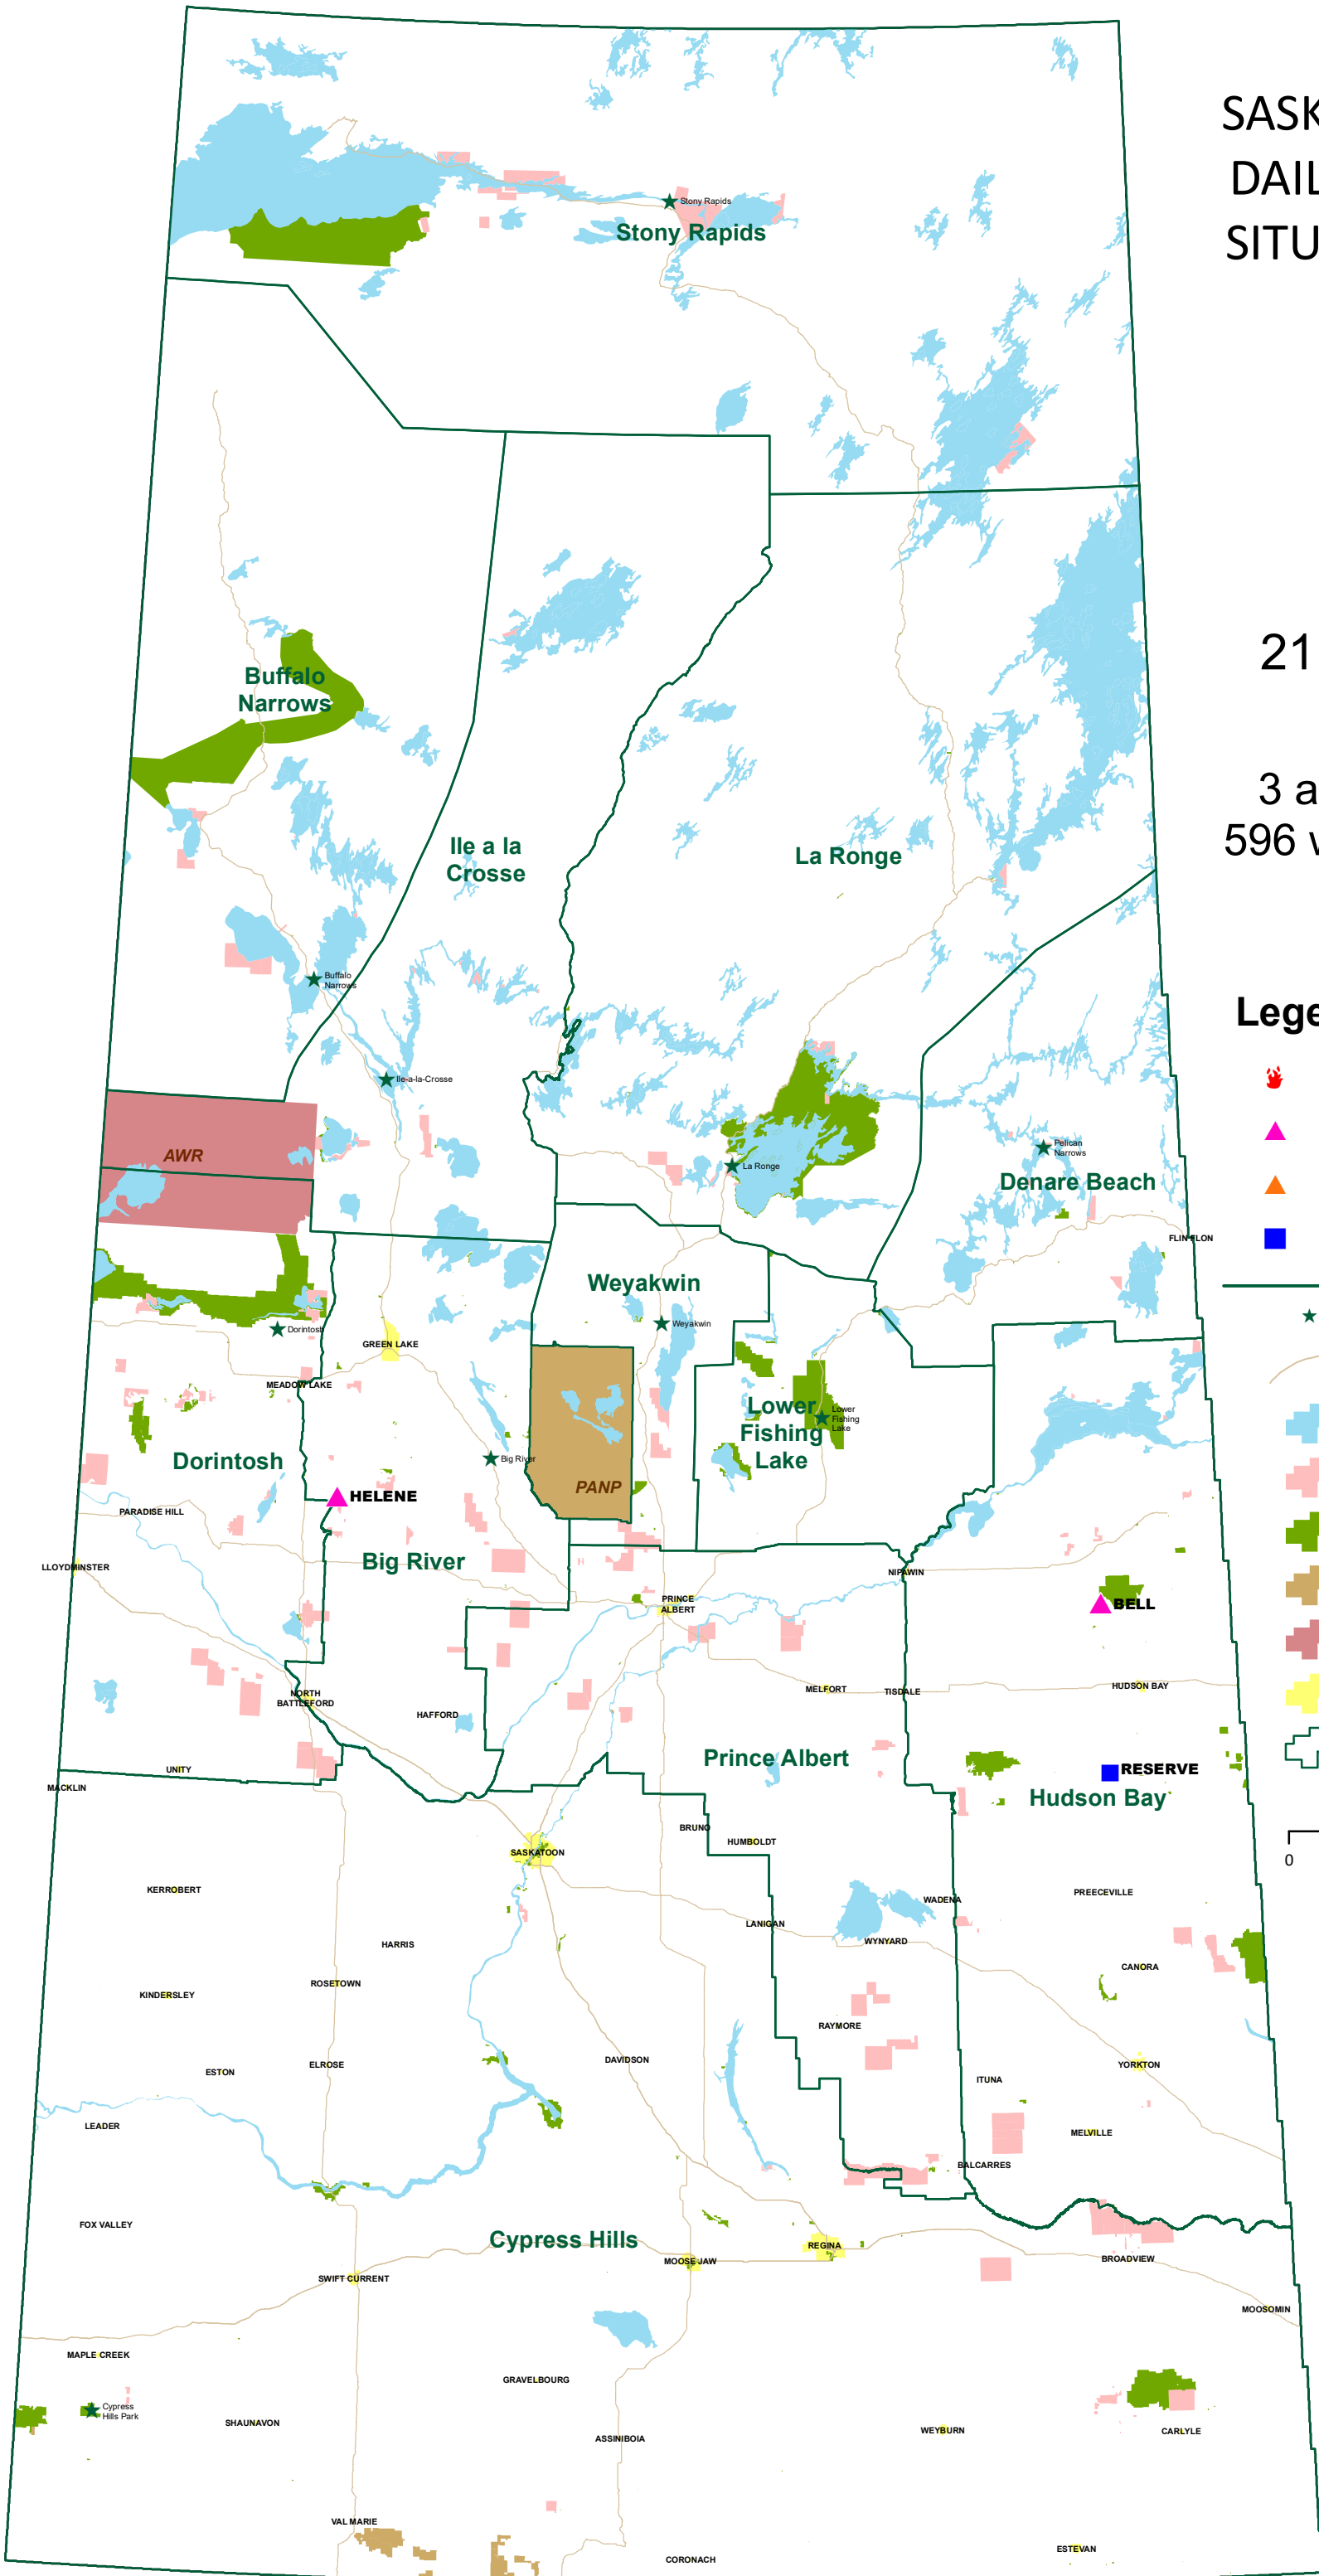

# SASKATCHEWAN DAILY WILDFIRE SITUATION MAP

21 Sep 2021

3 active wildfires  
596 wildfires to date

## Legend

-  Not Contained
  -  Ongoing Assessment
  -  Protecting Values
  -  Contained
- 
-  Communities
  -  Highways
  -  Waterbodies
  -  First Nation Reserves
  -  Provincial Park
  -  National Park
  -  Air Weapons Range
  -  Urban Municipality
  -  Protection Area